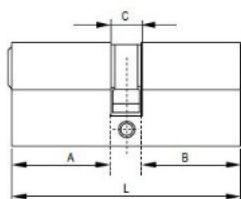

# PRODUCT SHEET

**Description:**

Profile Cylinder, Black Finish, 62mm,(26+10+26mm) MKS #M3, Yale Key Way, W/3 Metal Keys:SISO ,W/Screw,, Masterkey Shall Be Ordered Separately

**Item number:**

14.60.043-4

Units	Box	Carton	HS Code	Barcode
Pcs.			8301600090	 5704866522830